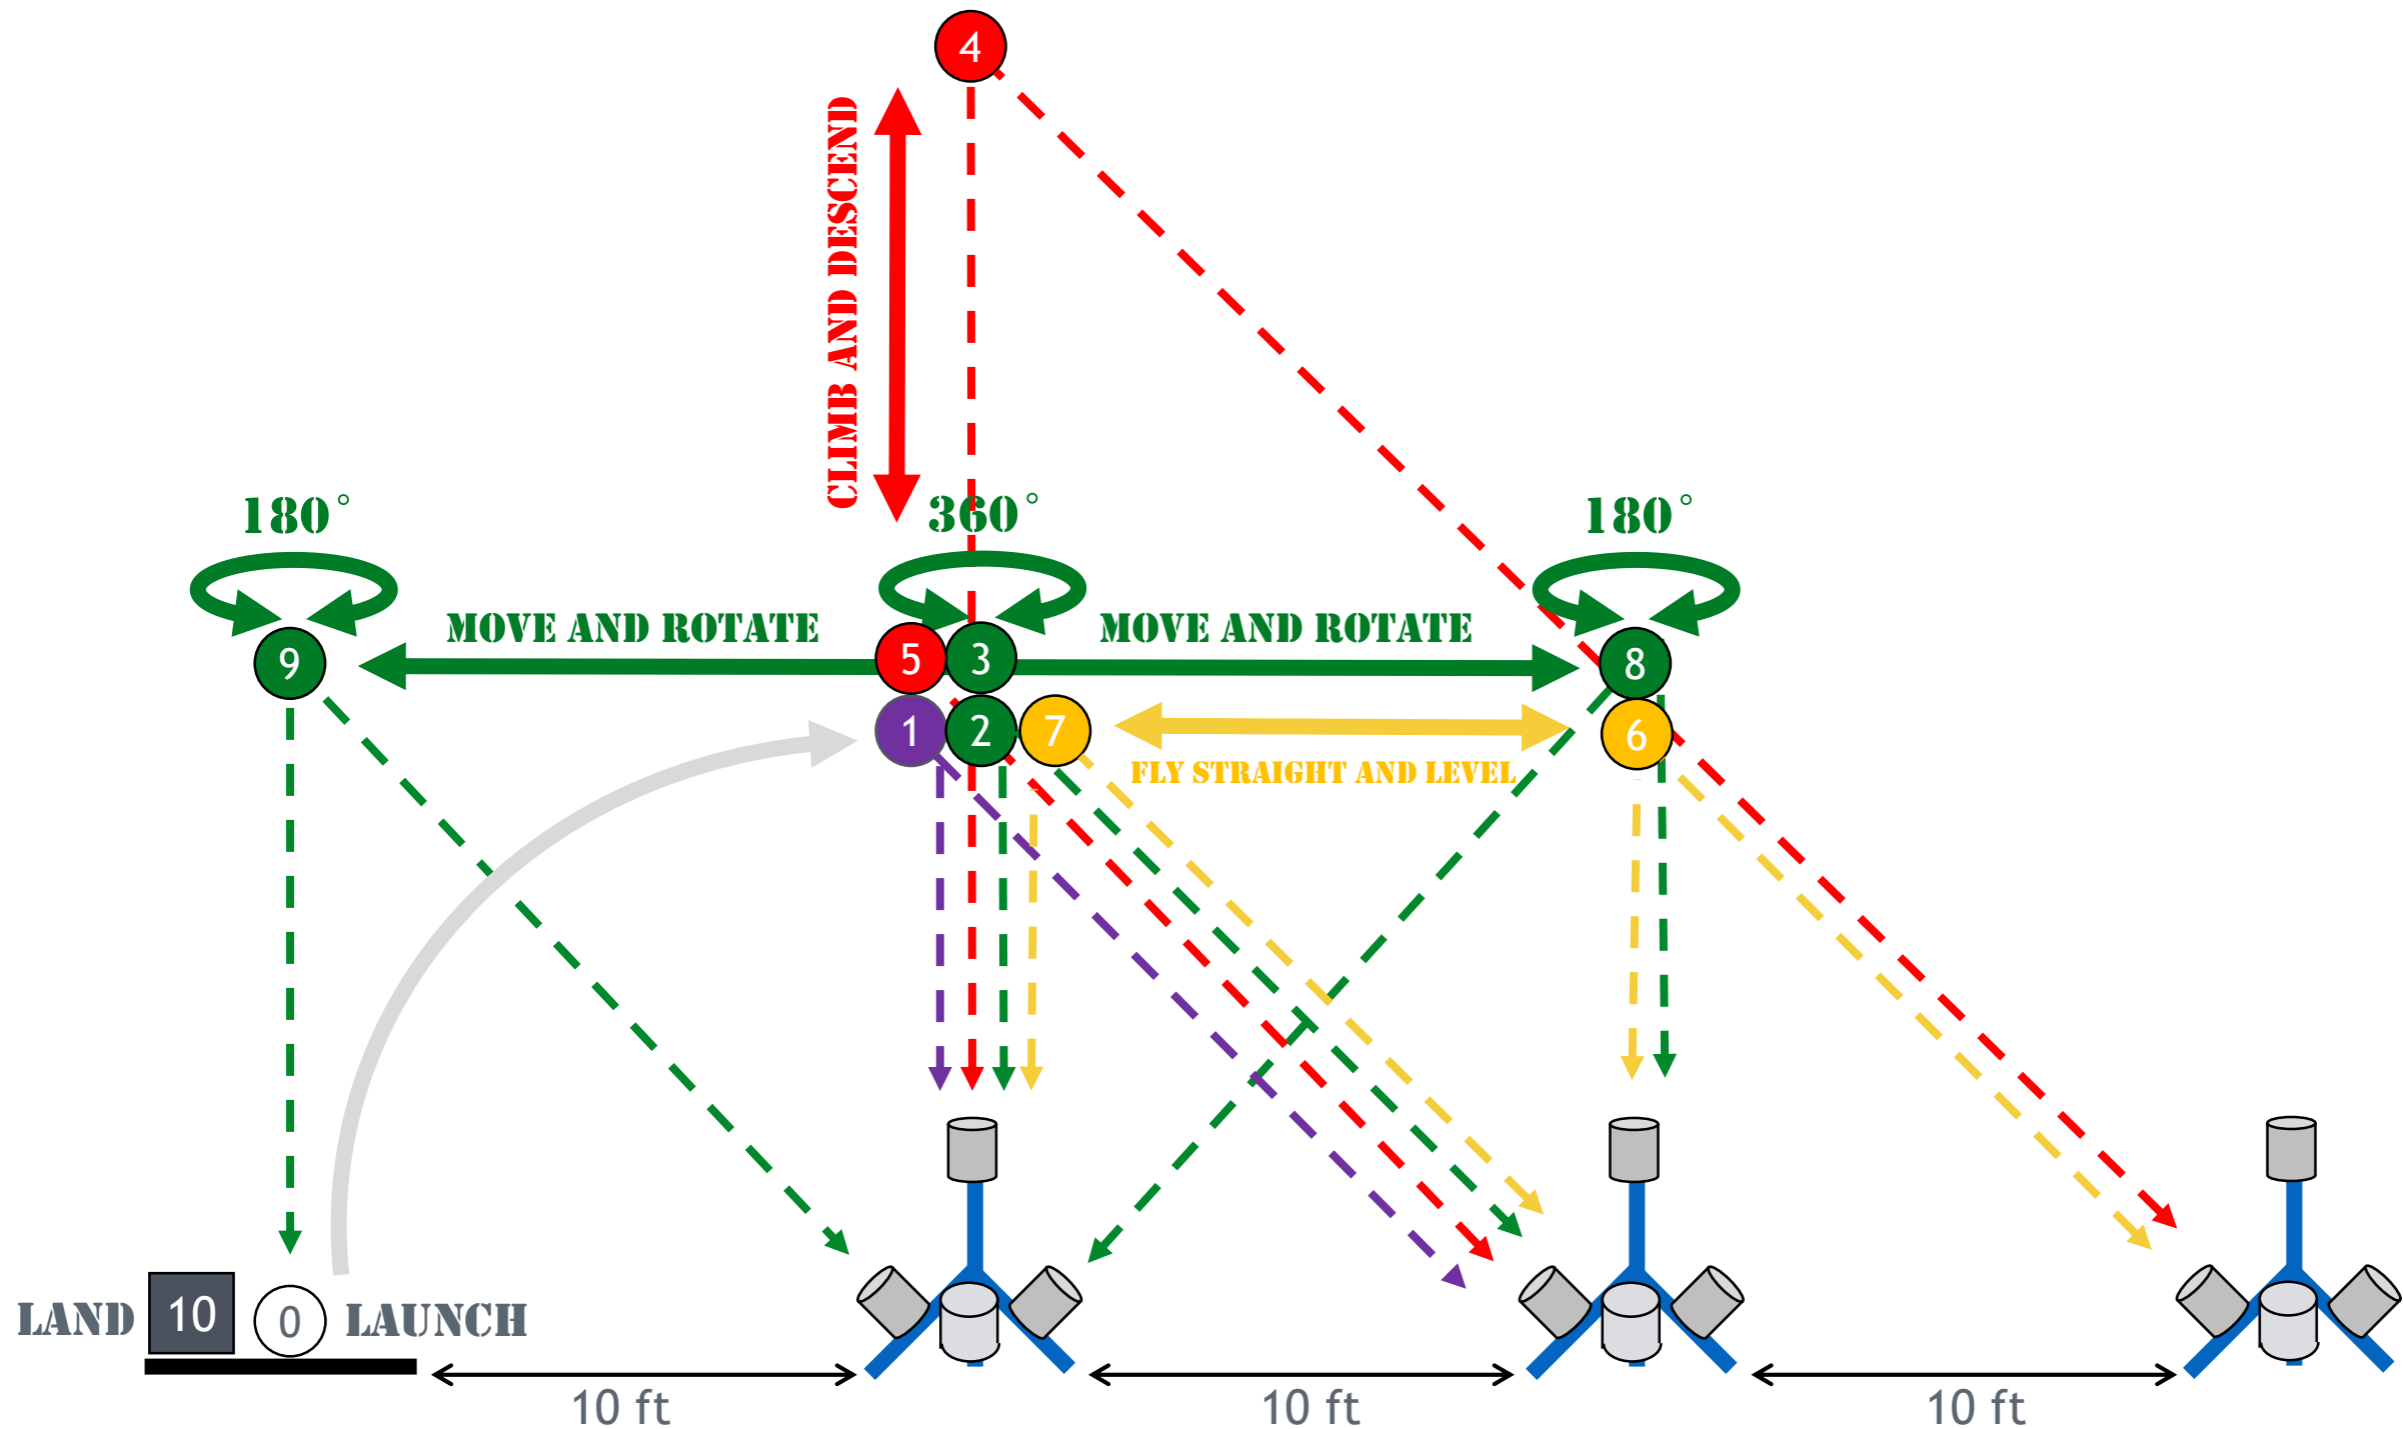

Basic Maneuvering

COLORADO

Center of Excellence for Advanced
Technology Aerial Firefighting

Department of Public Safety